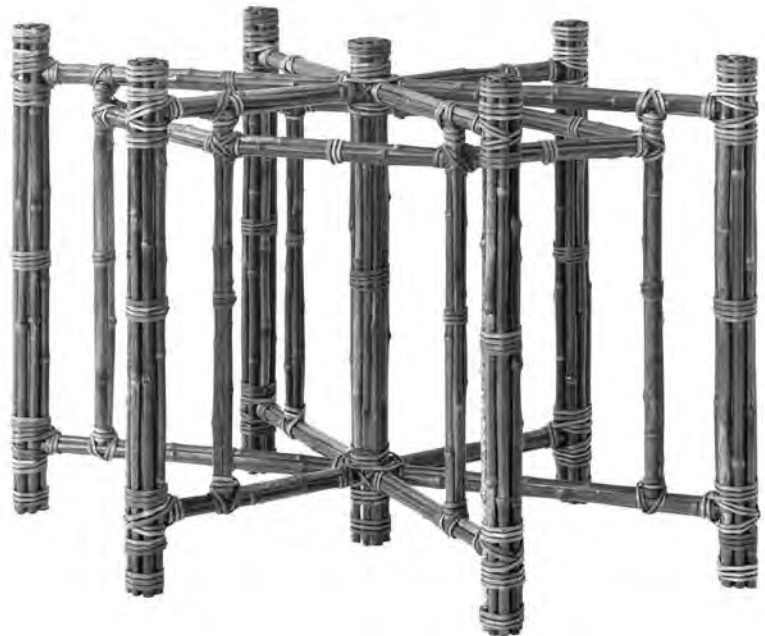

For Black Bamboo, specify BA. For Yellow Bamboo, specify YA. For Mottled Bamboo, specify MA. Order glass tops separately.
Available Options: brass, antique bronze, satin nickel caps; multiple finishes. Please refer to Price List.