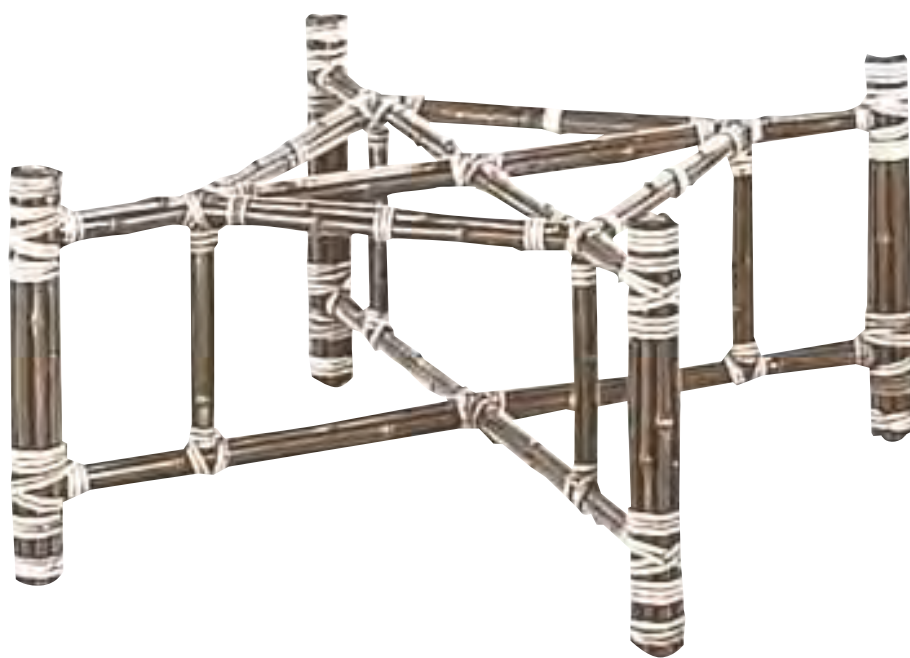

M c G U I R E®

BA-14 SQUARE GAME TABLE

FOUR LEGS. BASE MEASURES 27" X 27" X H28¼".

TAKES ¾" GLASS TOP 34" X 34".

ALTERNATE TOPS: 42" DIA AND 48" DIA.

For Black Bamboo, specify BA. For Yellow Bamboo, specify YA. For Mottled Bamboo, specify MA. Order glass tops separately.
Available Options: brass, antique bronze, satin nickel caps; multiple finishes. Please refer to Price List.

M c G U I R E®

BA-14D SQUARE COFFEE TABLE
RECTANGULAR DINING TABLE WITH MARBLE TOP
w27", d27", h17¼".
Takes ½" or ¾" square glass top 34" x 34".
Alternate Tops: 42" DIA and 48" DIA.

For Black Bamboo, specify BA. For Yellow Bamboo, specify YA. For Mottled Bamboo, specify MA. Order glass tops separately.
Available Options: brass, antique bronze, satin nickel caps; multiple finishes. Please refer to Price List.