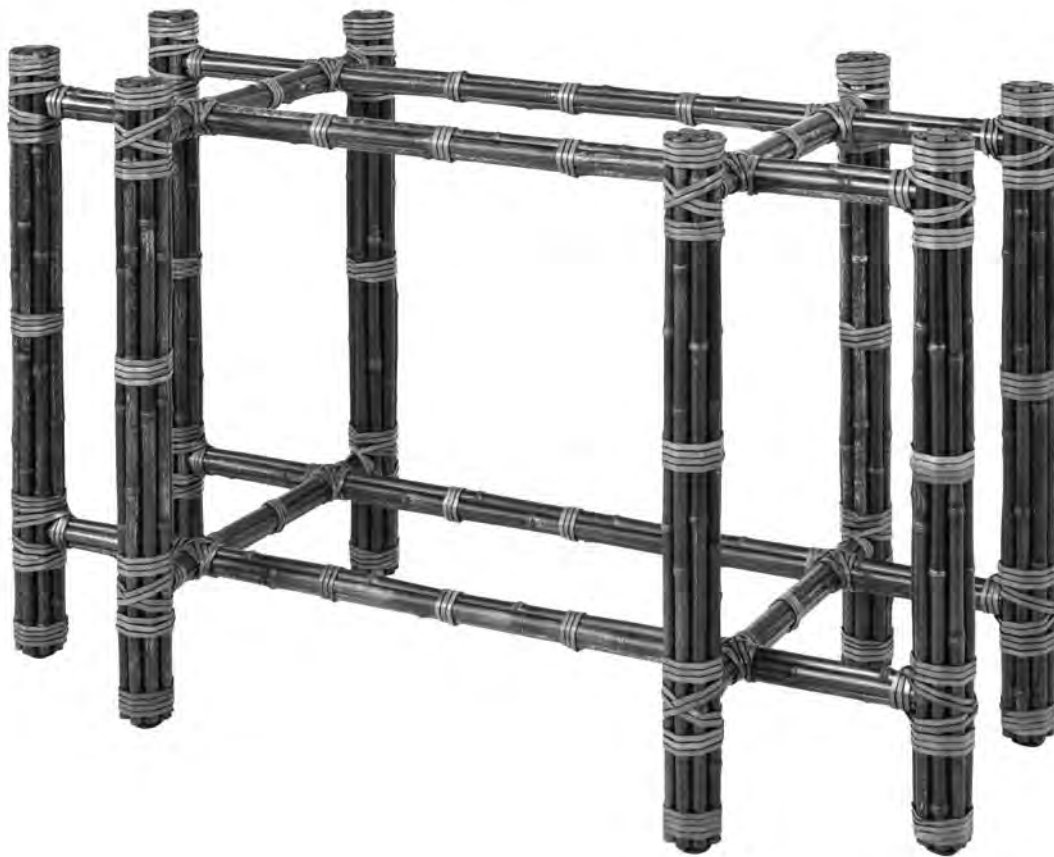

BA-7T CONSOLE TABLE
SIX LEGS. BASE MEASURES 60" X 16" X H28½".
TAKES ¾" GLASS TOP 72" X 18".

M c G U I R E®

BA-22 RECTANGULAR DINING TABLE

EIGHT LEGS. BASE MEASURES 46" X 21" X H28¼".

TAKES ¾" GLASS TOP 72" X 42".

ALTERNATE TOPS: 76" X 46", 80" X 38",
82" X 42", AND ELLIPTICAL 74" X 50".

For Black Bamboo, specify BA. For Yellow Bamboo, specify YA. For Mottled Bamboo, specify MA. Order glass tops separately.
Available Options: brass, antique bronze, satin nickel caps; multiple finishes. Please refer to Price List.