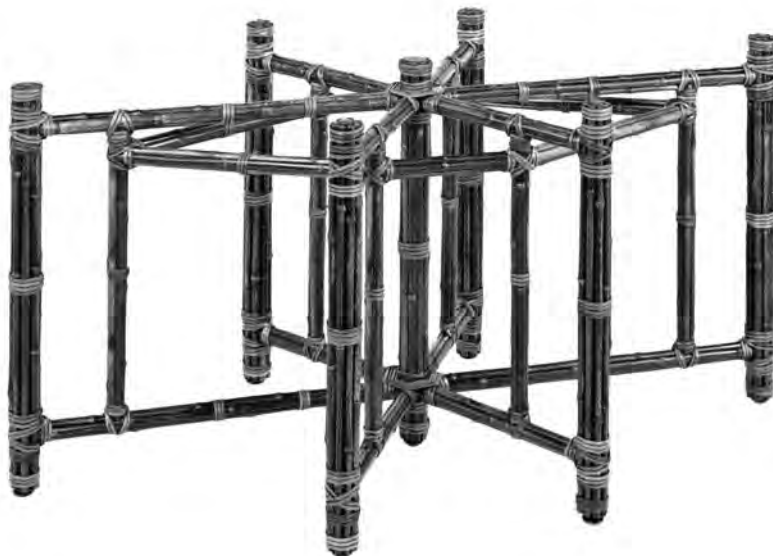

M c G U I R E®

BA-17 HEXAGONAL DINING TABLE

SEVEN LEGS. BASE MEASURES
45" ACROSS X H28¼".
TAKES ¾" HEXAGONAL
GLASS TOP 56" FLAT TO FLAT.
ALTERNATE TOPS:
60" DIA AND 66" DIA.

BA-21 OCTAGONAL DINING TABLE

NINE LEGS. BASE MEASURES
45" ACROSS X H28¼".
TAKES ¾" GLASS TOP 66" DIA.
ALTERNATE TOP: 60" DIA.