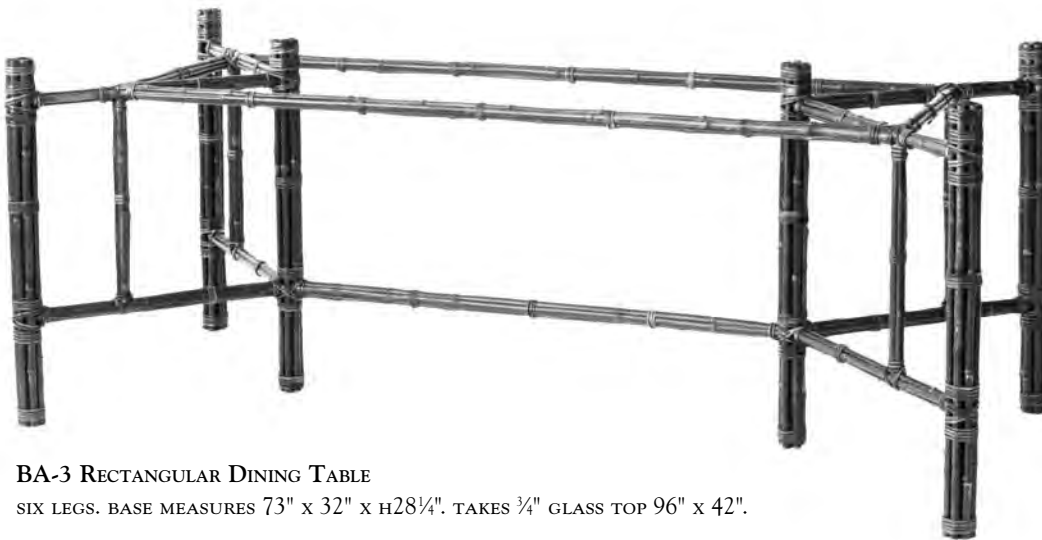

M c G U I R E®

BA-1 OCTAGONAL DINING TABLE

NINE LEGS. BASE MEASURES 67" ACROSS LEG TO LEG X H28¼".

SHOWN WITH ¾" OCTAGONAL GLASS TOP 1" BEVEL,
74" FLAT TO FLAT.

ALTERNATE TOP: 74" DIA.

For Black Bamboo, specify BA. For Yellow Bamboo, specify YA. For Mottled Bamboo, specify MA. Order glass tops separately.
Available Options: brass, antique bronze, satin nickel caps; multiple finishes. Please refer to Price List.

M c G U I R E®

BA-2 HEXAGONAL DINING TABLE

SEVEN LEGS.

BASE MEASURES 33" ACROSS LEG TO LEG X H28¼".

TAKES ¾" HEXAGONAL GLASS TOP 52" FLAT TO FLAT.

ALTERNATE TOPS: 48" DIA, 54" DIA, 60" DIA.

BA-3 RECTANGULAR DINING TABLE

SIX LEGS. BASE MEASURES 73" X 32" X H28¼". TAKES ¾" GLASS TOP 96" X 42".

BA-9 RECTANGULAR DINING TABLE

FOUR LEGS. BASE MEASURES 50" X 34" X H28¼".

TAKES ¾" GLASS TOP 64" X 44".

For Black Bamboo, specify BA. For Yellow Bamboo, specify YA. For Mottled Bamboo, specify MA. Order glass tops separately. Available Options: brass, antique bronze, satin nickel caps; multiple finishes. Please refer to Price List.