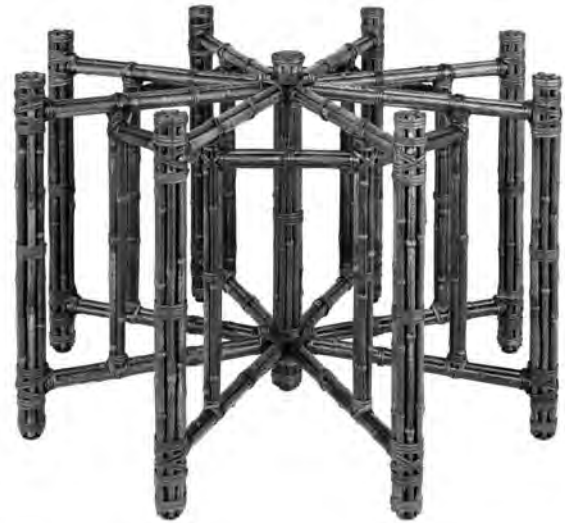

M c G U I R E®

BA-17 HEXAGONAL DINING TABLE

SEVEN LEGS. BASE MEASURES
45" ACROSS X H28¼".
TAKES ¾" HEXAGONAL
GLASS TOP 56" FLAT TO FLAT.
ALTERNATE TOPS:
60" DIA AND 66" DIA.

BA-21 OCTAGONAL DINING TABLE

NINE LEGS. BASE MEASURES
45" ACROSS X H28¼".
TAKES ¾" GLASS TOP 66" DIA.
ALTERNATE TOP: 60" DIA.