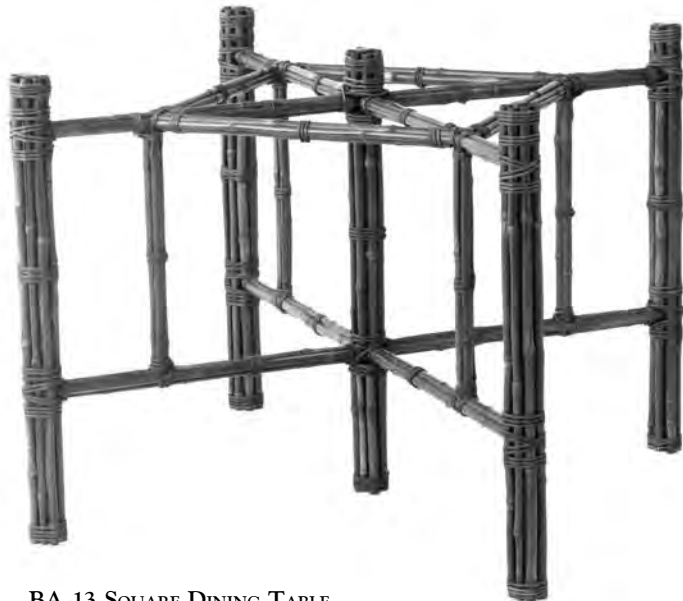

M c G U I R E®

For Black Bamboo, specify BA. For Yellow Bamboo, specify YA. For Mottled Bamboo, specify MA. Order glass tops separately.
Available Options: brass, antique bronze, satin nickel caps; multiple finishes. Please refer to Price List.