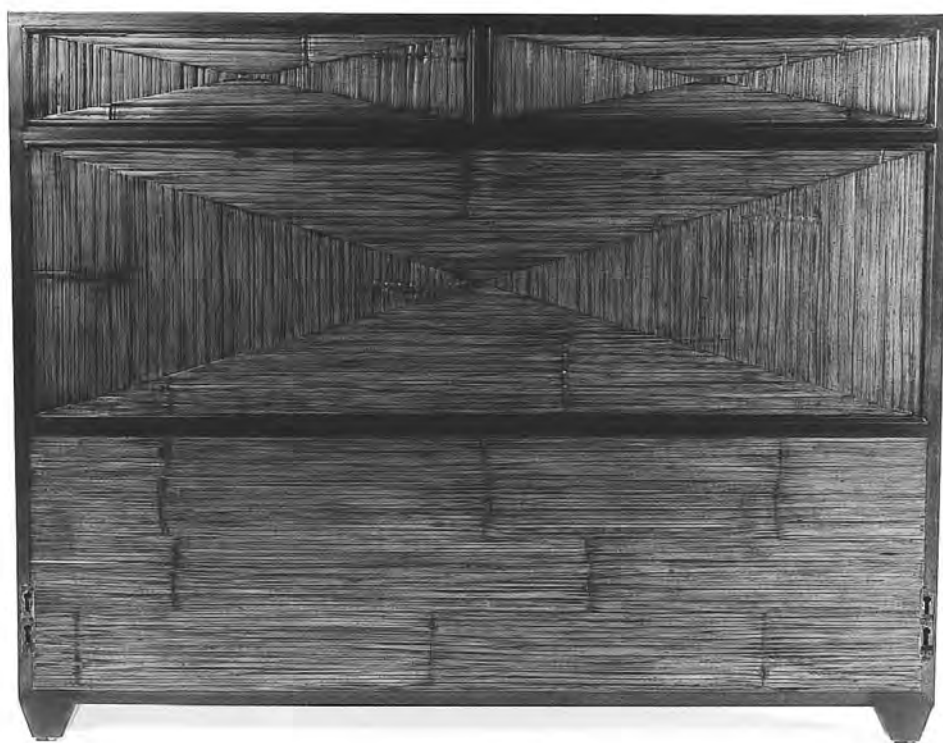

M c G U I R E®

BV-514 FAUBOURG WESTERN KING BED

w76½", d88½", h50½"

BV-515 FAUBOURG EASTERN KING BED

w80½", d84½", h50½"

Available in Chestnut Finish only.

M c G U I R E®

BV-503 FAUBOURG QUEEN HEADBOARD