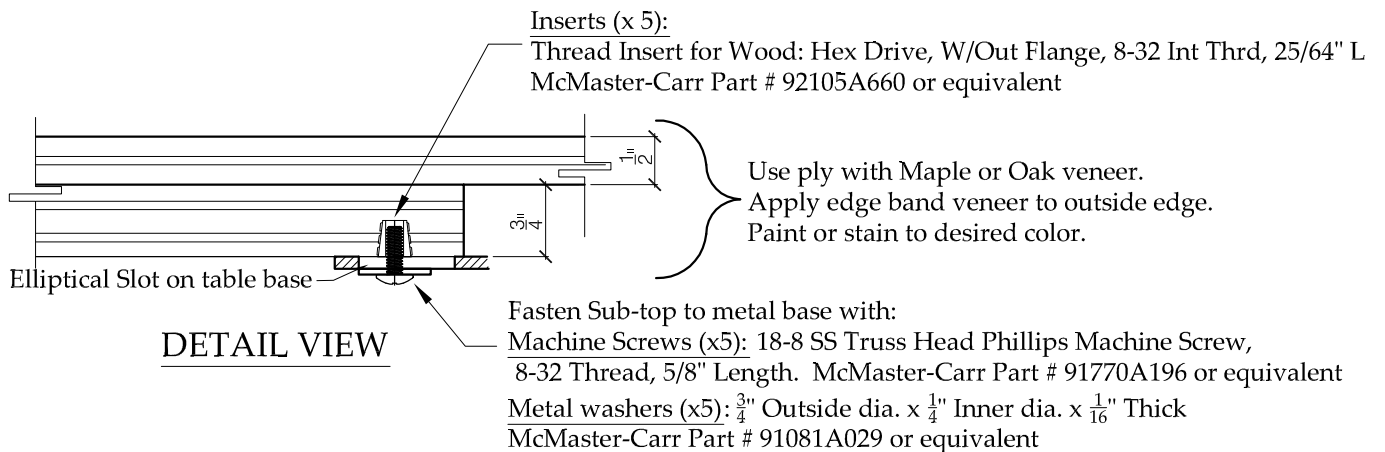

M c G U I R E

CHAPARRAL Table (515) – SPEC FOR SUB-TOP

Note: All drawings are not-to-scale. Please refer to the dimensions.

SUB-TOP: TOP VIEW

515 BASE: TOP VIEW

Inserts on the bottom side of the sub-top.
(5 inserts total)

SUB-TOP: FRONT VIEW

DETAIL VIEW

M c G U I R E[®]

515 CHAPARRAL TABLE - Sub-top Assembly

Note: Please refer to Spec sheet for material specifications.