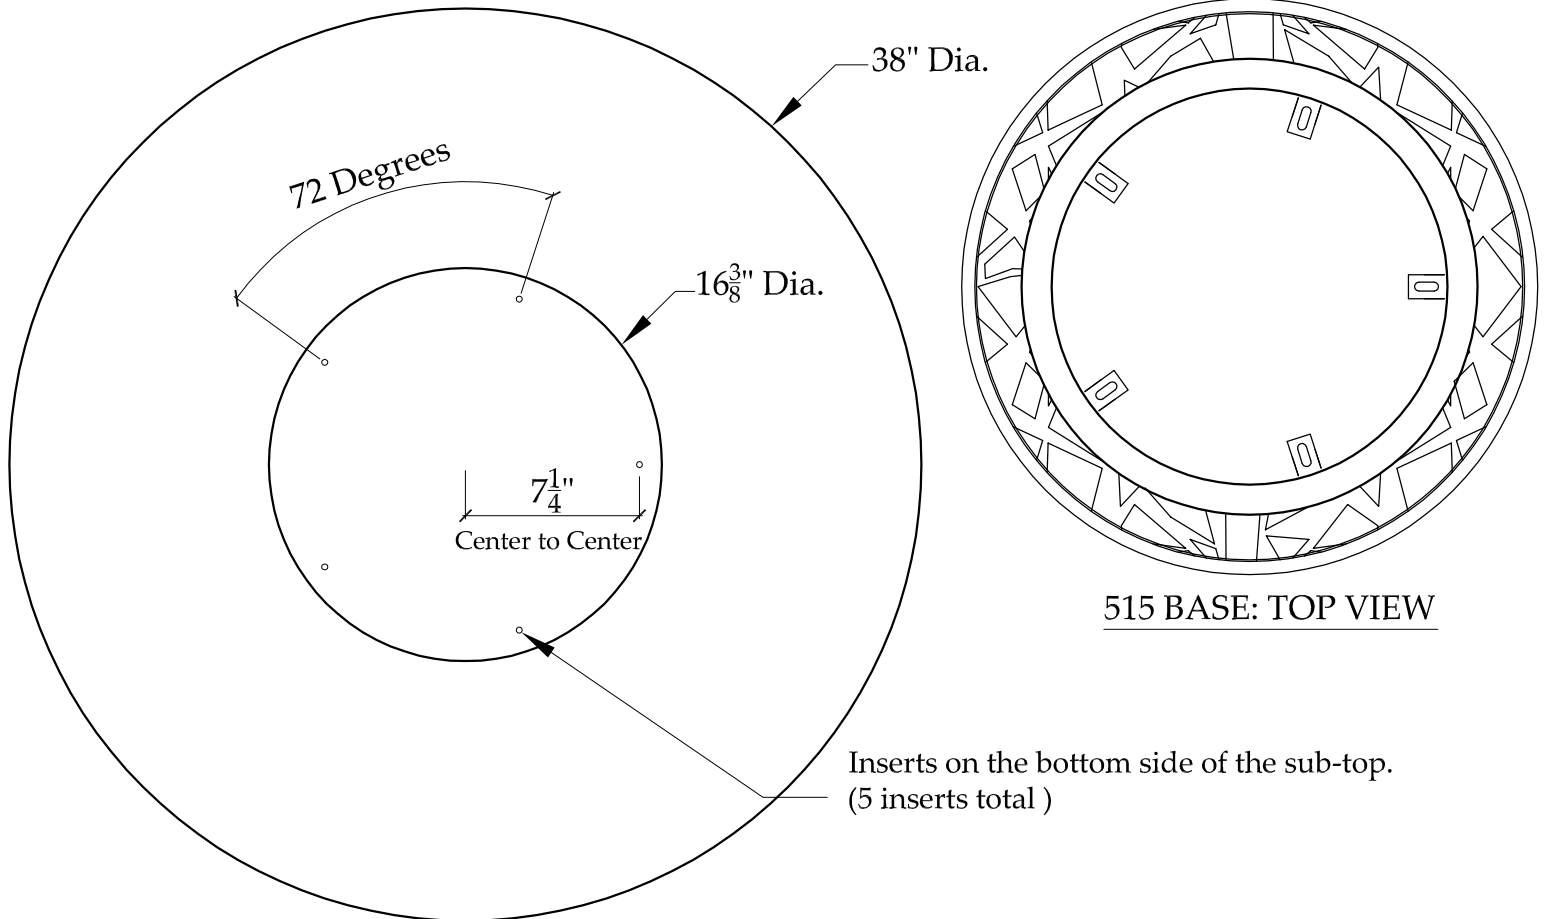

M c G U I R E

CHAPARRAL Table (515) – SPEC FOR SUB-TOP

Note: All drawings are not-to-scale. Please refer to the dimensions.

SUB-TOP: TOP VIEW

515 BASE: TOP VIEW

Inserts on the bottom side of the sub-top.
(5 inserts total)

SUB-TOP: FRONT VIEW

DETAIL VIEW

M c G U I R E[®]

515 CHAPARRAL TABLE - Sub-top Assembly

Note: Please refer to Spec sheet for material specifications.